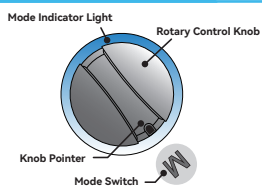

## 刹车档位无极调节

- 旋钮在该范围内可对刹车档位进行无极调节
- ○ 为最小刹车档位，● 为最大刹车档位

## 模式切换调节

- 将旋钮旋转至 M 位置，抛投一次，会在“远投”及“练习”模式间切换。
- “远投模式”抛投时彩灯闪烁 ○，“练习模式”抛投时蓝灯闪烁 ○。

注：指针在“最小档位”○，“最大档位”●以及 M 位置时，会有明显段落感。

## Braking Level Setting

- The rotary knob allows for stepless adjustment of the braking level within this range
- ○ The minimum braking level, ● The maximum braking level

## Mode Switch Adjustment

- Rotate the knob to the "M" position, casting once will switch between "Long Cast" and "Practice" modes
- ○ The "Long Cast" mode indicator light is multicolored
- ○ The "Practice" mode indicator light is blue.